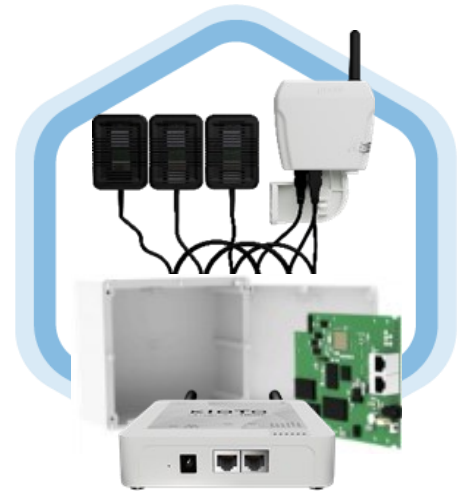

Tiesse

Innovation made in Italy

IoT devices Add-ons

Levanto and kloTo series

Datasheet

IoT devices Add-ons

For devices of
Levanto and kloTo series

2

ANTENNAS

4G 1/4 dipole antenna

- **4G 1/4 dipole antenna, indoor, SMA male connector**
- Frequency bands: 700-750 MHz, 824-960 MHz, 1710-1990 MHz, 2110-2170 MHz, 2500-2700 MHz
- Operating temperature (°C): -40 / 85°
- Gaib: 1.1 dBi (700-750 MHz), 0.6 dBi (824-960 MHz), 1.7 dBi (1710-1990 MHz), 1.4 dBi (2110-2170 MHz), 2 dBi (2500-2700 MHz)
- Polarization: linear
- Size: 24 x 193 x 10 mm

IoT devices Add-ons

For Tiese IoT devices, Levanto and kloTo series

BRACKETS and DIN mounting

MEC204

For all Levanto series models

Plastic bracket for DIN rail hooking
Size: 58,86 x 66,22 x 17,60 mm

VAR115

For all kloTo series models, (except the rugged ones).

DIN rail adaptor bracket, vibration-resistant
Size: 14 x 49.05 x 7.7 mm

Tiesse

Innovation made in Italy

Tiesse is a 100% Italian company which has more than 20 years of expertise in designing, developing, and manufacturing M2M/IoT and network devices. The products series IMOLA, LIPARI and LEVANTO, which are innovative, competitive and certified, are present in the largest distributed national networks (from gas stations to large retailers, insurance companies and banks) as well as in the largest networks of the main gaming operators and energy sector.