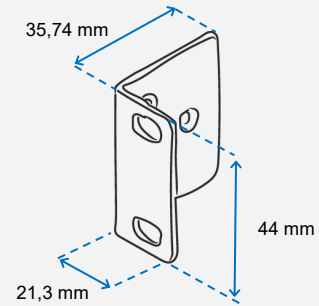

MEC173-00-M

For all models of the serie Imola x872-IK2F-IK2V-IK2W series.

Can be used on the Elba switch also.