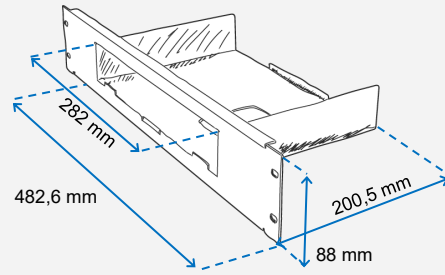

Router Add-ons

For Imola and Lipari series

RACK MOUNTING BRACKETS

IMOLA SERIES

For all the models of the Imola router series (except the models from Imola LX and Imola x872-IK2F-IK2V-IK2W series)