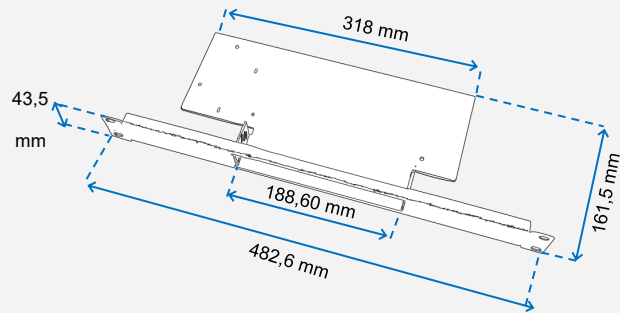

LIPARI / LX SERIES

For all the models of the Lipari router series and Imola LX series (iron chassis version)