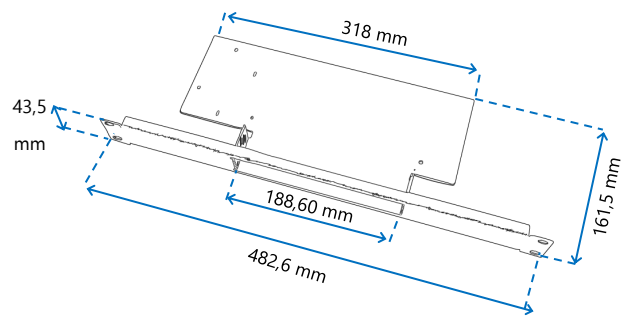

LIPARI / LX SERIES

For all the models of the Lipari router series and Imola LX series (iron chassis version)