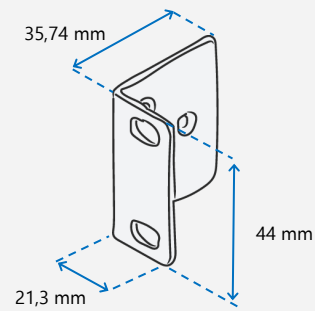

MEC173-00-M

For all models of the serie Imola x872-
IK2F-
IK2V-
IK2W series.

Can be used on the Elba switch also.