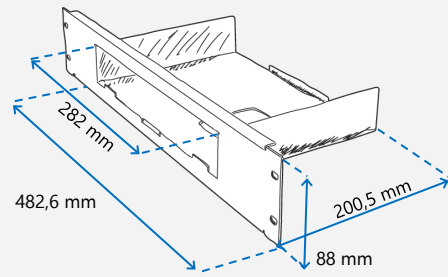

Router Add-ons

For Imola and Lipari series

RACK MOUNTING BRACKETS

IMOLA SERIES

For all the models of the Imola router series (except the models from Imola LX and Imola x872-
IK2F-
IK2V-
IK2W series)